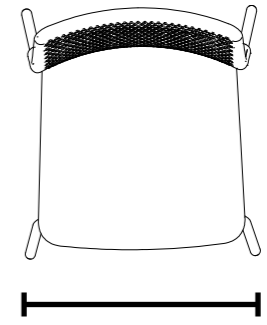

4 Leg

Weight / with seat pad  
4.7kg / 5.4kg

490mm  
Overall Width

850mm  
Overall Height

540mm  
Overall Depth

460mm  
Seat Height

450mm  
Seat Width

440mm  
Seat Depth

4 Leg  
With Arms

Weight / with seat pad  
5.8kg / 6.5kg

670mm  
Arm Height

650mm  
Overall Width

850mm  
Overall Height

540mm  
Overall Depth

460mm  
Seat Height

450mm  
Seat Width