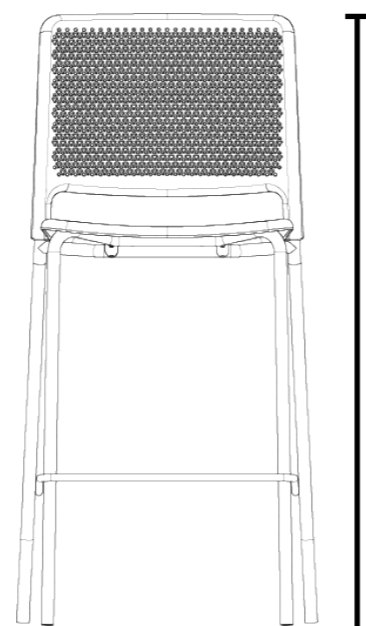

490mm  
Overall Width

850mm  
Overall Height

540mm  
Overall Depth

460mm  
Seat Height

450mm  
Seat Width

440mm  
Seat Depth

4 Leg  
On Castors  
With Arms

Weight / with seat pad  
6.1kg / 6.8kg

670mm  
Arm Height

650mm  
Overall Width

850mm  
Overall Height

540mm  
Overall Depth

460mm  
Seat Height

450mm  
Seat Width

440mm  
Seat Depth

Sled Base

Weight / with seat pad  
5.7kg / 6.4kg

860mm  
Overall Height

620mm  
Overall Width

470mm  
Seat Height

550mm  
Overall Depth

470mm  
Seat Depth

550mm  
Seat Width

Stool

Weight / with seat pad  
7.2kg / 7.8kg

1120mm  
Overall Height

530mm  
Overall Width

760mm  
Seat Height

550mm  
Overall Depth

440mm  
Seat Depth

450mm  
Seat Width

Task Chair