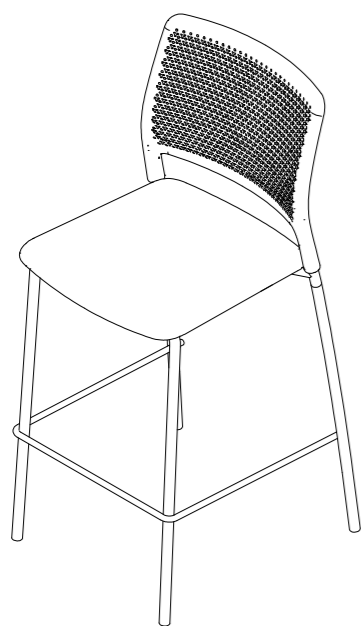

Weight / with seat pad  
5.7kg / 6.4kg

860mm  
Overall Height

620mm  
Overall Width

470mm  
Seat Height

550mm  
Overall Depth

470mm  
Seat Depth

550mm  
Seat Width

Stool

Weight / with seat pad  
7.2kg / 7.8kg

1120mm  
Overall Height

530mm  
Overall Width

760mm  
Seat Height

550mm  
Overall Depth

440mm  
Seat Depth

450mm  
Seat Width

Task Chair