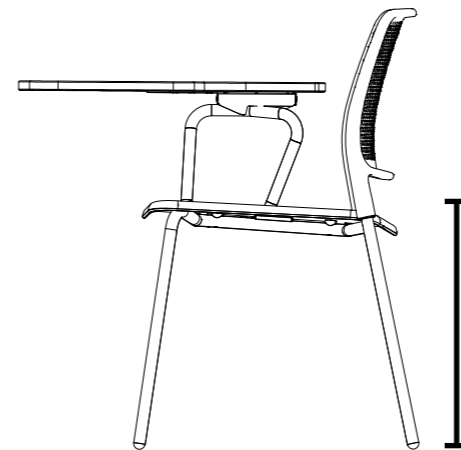

4 Leg  
With Arms

Weight / with seat pad  
5.8kg / 6.5kg

670mm  
Arm Height

650mm  
Overall Width

850mm  
Overall Height

540mm  
Overall Depth

460mm  
Seat Height

450mm  
Seat Width

440mm  
Seat Depth

4 Leg  
With Tablet Arm

Weight / with seat pad  
Standard Tablet: 6.3kg / 7kg  
Oversized Tablet: 6.8kg / 7.5kg

607mm  
Overall Width

850mm  
Overall Height

785mm  
Overall Depth

460mm  
Seat Height