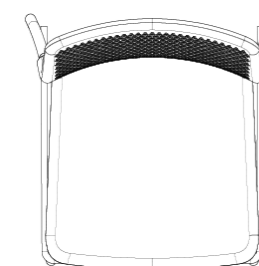

Weight / with seat pad  
7.2kg / 7.8kg

1120mm  
Overall Height

530mm  
Overall Width

760mm  
Seat Height

550mm  
Overall Depth

440mm  
Seat Depth

450mm  
Seat Width

Task Chair