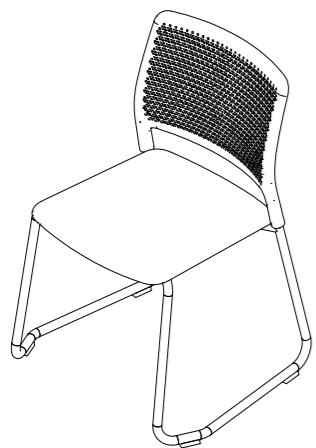

670mm  
Arm Height

650mm  
Overall Width

850mm  
Overall Height

540mm  
Overall Depth

460mm  
Seat Height

450mm  
Seat Width

440mm  
Seat Depth

Sled Base

Weight / with seat pad  
5.7kg / 6.4kg

860mm  
Overall Height

620mm  
Overall Width

470mm  
Seat Height

550mm  
Overall Depth

470mm  
Seat Depth

550mm  
Seat Width

Stool