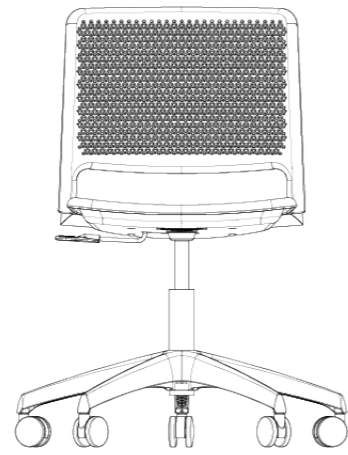

Weight / with seat pad  
5.7kg / 6.4kg

860mm  
Overall Height

620mm  
Overall Width

470mm  
Seat Height

550mm  
Overall Depth

470mm  
Seat Depth

550mm  
Seat Width

Stool

Weight / with seat pad  
7.2kg / 7.8kg

1120mm  
Overall Height

530mm  
Overall Width

760mm  
Seat Height

550mm  
Overall Depth

440mm  
Seat Depth

450mm  
Seat Width

Task Chair

Weight / with seat pad  
8.2kg / 8.9kg

650mm  
Overall Width

800-920mm  
Overall Height

650mm  
Overall Depth

420-540mm  
Seat Height

450mm  
Seat Width

440mm  
Seat Depth

Task Chair  
With Tablet Arm