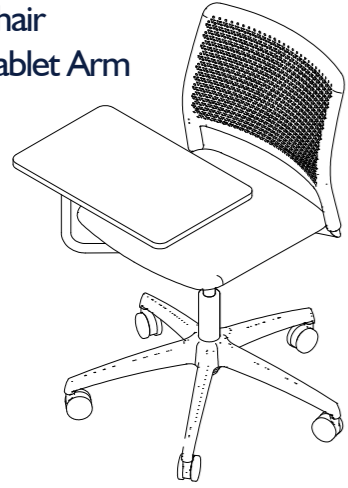

Weight / with seat pad  
7.2kg / 7.8kg

1120mm  
Overall Height

530mm  
Overall Width

760mm  
Seat Height

550mm  
Overall Depth

440mm  
Seat Depth

450mm  
Seat Width

Task Chair

Weight / with seat pad  
8.2kg / 8.9kg

650mm  
Overall Width

800-920mm  
Overall Height

650mm  
Overall Depth

420-540mm  
Seat Height

450mm  
Seat Width

440mm  
Seat Depth

Task Chair  
With Tablet Arm

Weight / with seat pad  
10.3kg / 11kg

650-1180mm  
Overall Width

800-920mm  
Overall Height

650-1180mm  
Overall Depth

420-540mm  
Seat Height

450mm Seat Width  
500mm Tablet Width

440mm Seat Depth  
320mm Tablet Depth