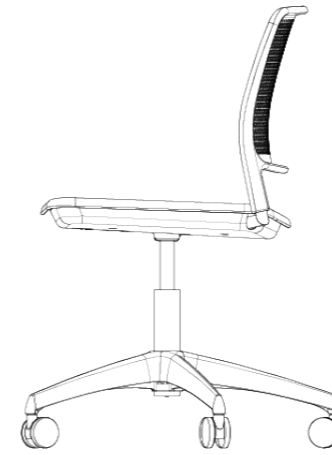

Weight / with seat pad  
5.7kg / 6.4kg

860mm  
Overall Height

620mm  
Overall Width

470mm  
Seat Height

550mm  
Overall Depth

470mm  
Seat Depth

550mm  
Seat Width

Stool

Weight / with seat pad  
7.2kg / 7.8kg

1120mm  
Overall Height

530mm  
Overall Width

760mm  
Seat Height

550mm  
Overall Depth

440mm  
Seat Depth

450mm  
Seat Width

Task Chair

Weight / with seat pad  
8.2kg / 8.9kg

650mm  
Overall Width

800-920mm  
Overall Height

650mm  
Overall Depth

420-540mm  
Seat Height

450mm  
Seat Width

440mm  
Seat Depth

Task Chair  
With Tablet Arm