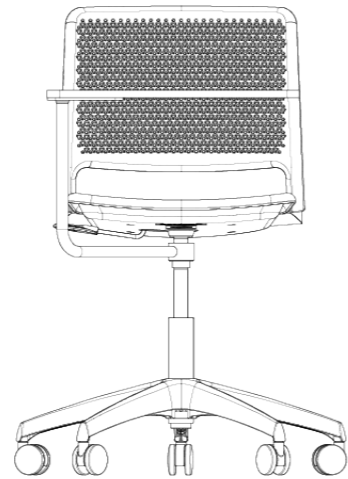

Weight / with seat pad  
7.2kg / 7.8kg

1120mm  
Overall Height

530mm  
Overall Width

760mm  
Seat Height

550mm  
Overall Depth

440mm  
Seat Depth

450mm  
Seat Width

Task Chair

Weight / with seat pad  
8.2kg / 8.9kg

650mm  
Overall Width

800-920mm  
Overall Height

650mm  
Overall Depth

420-540mm  
Seat Height

450mm  
Seat Width

440mm  
Seat Depth

Task Chair  
With Tablet Arm

Weight / with seat pad  
10.3kg / 11kg

650-1180mm  
Overall Width

800-920mm  
Overall Height

650-1180mm  
Overall Depth

420-540mm  
Seat Height

450mm Seat Width  
500mm Tablet Width

440mm Seat Depth  
320mm Tablet Depth