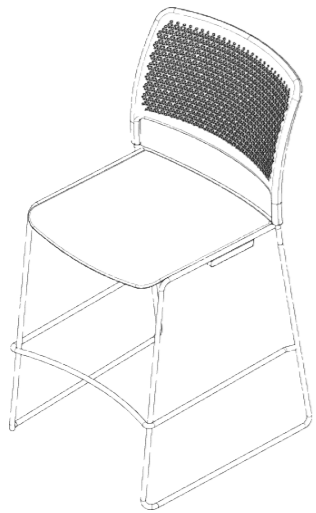

440mm  
Seat Depth

HD Chair  
With Tablet Arm

Weight / with seat pad  
8.8kg / 9.1kg

663mm  
Tablet Height

544mm  
Overall Width

796mm  
Overall Height

715mm  
Overall Depth

440mm  
Seat Height

450mm Seat Width  
305mm Tablet Width

440mm Seat Depth  
525mm Tablet Depth

HD Stool  
610

Weight / with seat pad  
8.2kg / 8.5kg

506mm  
Overall Width

962mm  
Overall Height

584mm  
Overall Depth

610mm  
Seat Height