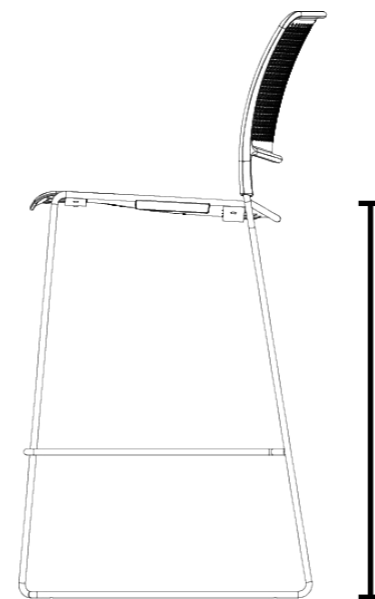

450mm Seat Width  
305mm Tablet Width

440mm Seat Depth  
525mm Tablet Depth

HD Stool  
610

Weight / with seat pad  
8.2kg / 8.5kg

506mm  
Overall Width

962mm  
Overall Height

584mm  
Overall Depth

610mm  
Seat Height

450mm  
Seat Width

440mm  
Seat Depth

HD Stool  
760

Weight / with seat pad  
8.8kg / 9.1kg

507mm  
Overall Width

1112mm  
Overall Height

584mm  
Overall Depth

760mm  
Seat Height

450mm  
Seat Width

440mm  
Seat Depth

HD Table

Weight  
9kg

660mm  
Overall Width

742mm  
Overall Height

534mm  
Overall Depth

602mm  
Worksurface Width