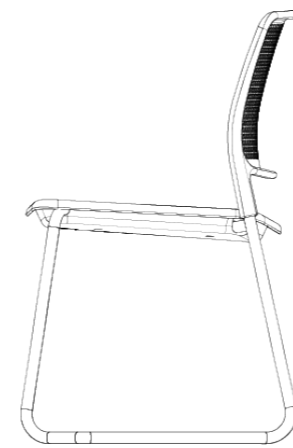

490mm  
Overall Width

850mm  
Overall Height

540mm  
Overall Depth

460mm  
Seat Height

450mm  
Seat Width

440mm  
Seat Depth

4 Leg  
On Castors  
With Arms

Weight / with seat pad  
6.1kg / 6.8kg

670mm  
Arm Height

650mm  
Overall Width

850mm  
Overall Height

540mm  
Overall Depth

460mm  
Seat Height

450mm  
Seat Width

440mm  
Seat Depth

Sled Base

Weight / with seat pad  
5.7kg / 6.4kg

860mm  
Overall Height

620mm  
Overall Width

470mm  
Seat Height

550mm  
Overall Depth

470mm  
Seat Depth

550mm  
Seat Width

Stool