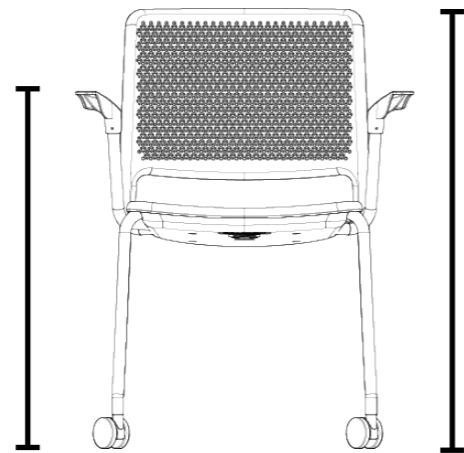

490mm  
Overall Width

850mm  
Overall Height

540mm  
Overall Depth

460mm  
Seat Height

450mm  
Seat Width

440mm  
Seat Depth

4 Leg  
On Castors  
With Arms

Weight / with seat pad  
6.1kg / 6.8kg

Weight / with seat pad  
5.7kg / 6.4kg

860mm  
Overall Height

620mm  
Overall Width

470mm  
Seat Height

550mm  
Overall Depth

470mm  
Seat Depth

550mm  
Seat Width

Stool