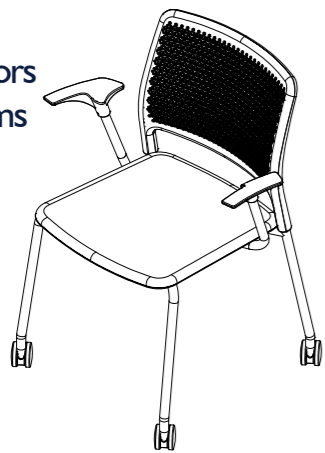

490mm  
Overall Width

850mm  
Overall Height

540mm  
Overall Depth

460mm  
Seat Height

450mm  
Seat Width

440mm  
Seat Depth

4 Leg  
On Castors  
With Arms

Weight / with seat pad  
6.1kg / 6.8kg