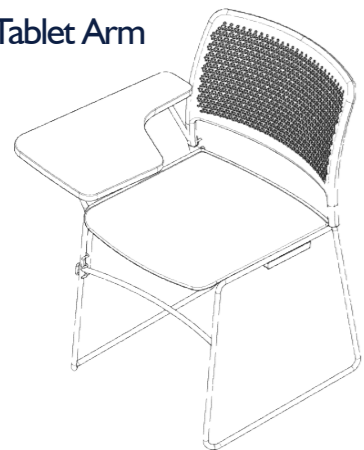

HD Chair
With Tablet Arm

Weight / with seat pad
8.8kg / 9.1kg

663mm
Tablet Height