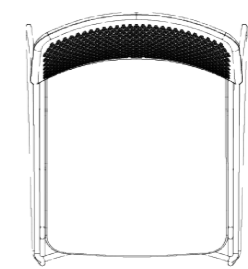

450mm  
Seat Width

440mm  
Seat Depth

HD Stool  
760

Weight / with seat pad  
8.8kg / 9.1kg

507mm  
Overall Width

1112mm  
Overall Height

584mm  
Overall Depth

760mm  
Seat Height