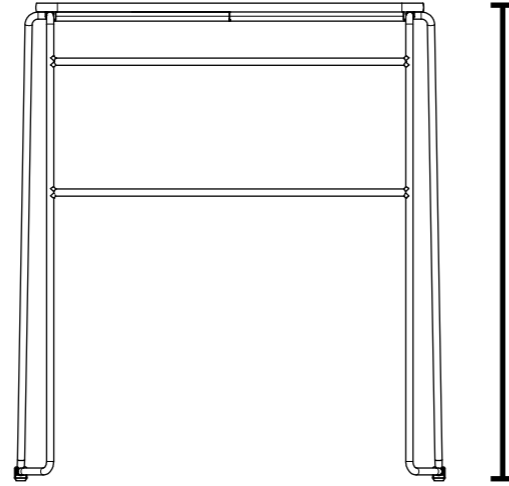

660mm
Overall Width

742mm
Overall Height