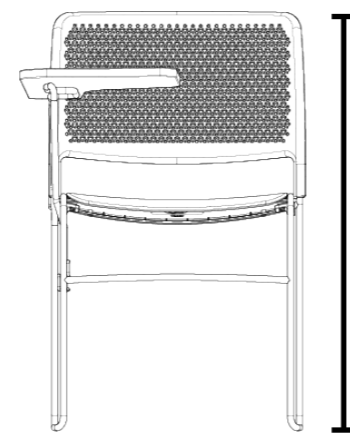

544mm
Overall Width

796mm
Overall Height