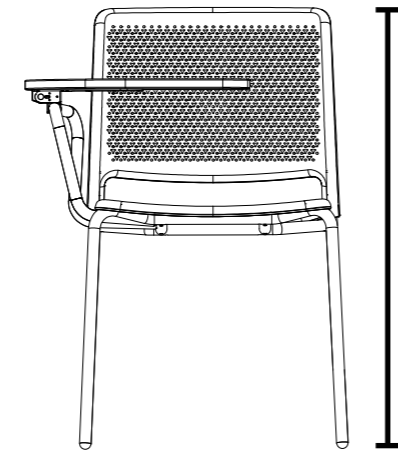

607mm
Overall Width

850mm
Overall Height