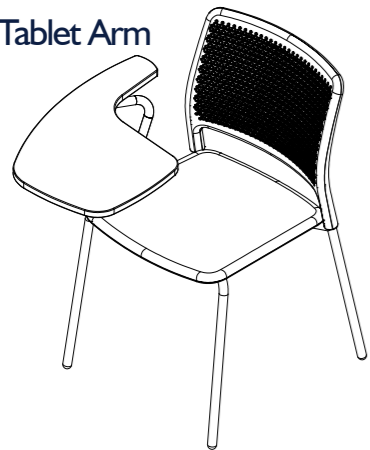

450mm
Seat Width

440mm
Seat Depth

4 Leg
With Tablet Arm

Weight / with seat pad
Standard Tablet: 6.3kg / 7kg
Oversized Tablet: 6.8kg / 7.5kg