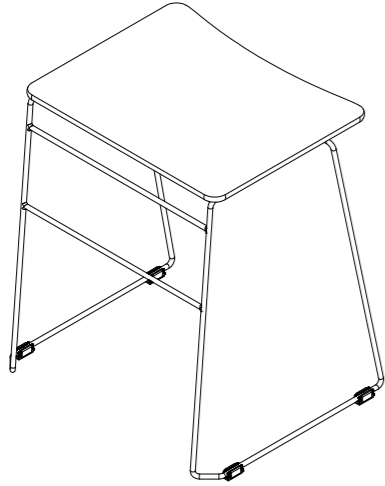

HD Table

Weight
9kg