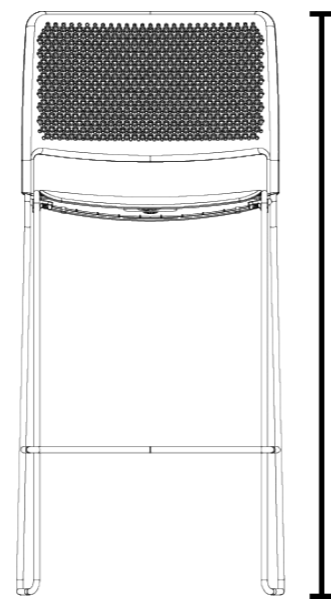

Weight / with seat pad  
10.3kg / 11kg

650-1180mm  
Overall Width

800-920mm  
Overall Height

650-1180mm  
Overall Depth

420-540mm  
Seat Height

450mm Seat Width  
500mm Tablet Width

440mm Seat Depth  
320mm Tablet Depth

440mm  
Seat Depth

HD Chair  
With Tablet Arm

Weight / with seat pad  
8.8kg / 9.1kg

663mm  
Tablet Height

544mm  
Overall Width

796mm  
Overall Height

715mm  
Overall Depth

440mm  
Seat Height

450mm Seat Width  
305mm Tablet Width

440mm Seat Depth  
525mm Tablet Depth

HD Stool  
610

Weight / with seat pad  
8.2kg / 8.5kg

506mm  
Overall Width

962mm  
Overall Height

584mm  
Overall Depth

610mm  
Seat Height

450mm  
Seat Width

440mm  
Seat Depth

HD Stool  
760

Weight / with seat pad  
8.8kg / 9.1kg

507mm  
Overall Width

1112mm  
Overall Height

584mm  
Overall Depth

760mm  
Seat Height