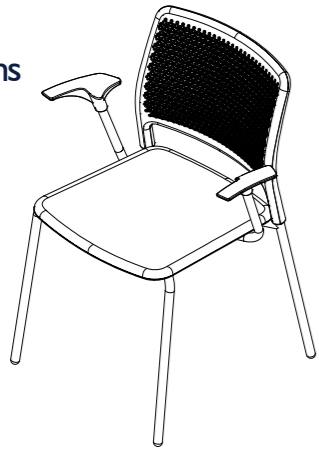

Weight / with seat pad
5.8kg / 6.5kg

670mm
Arm Height