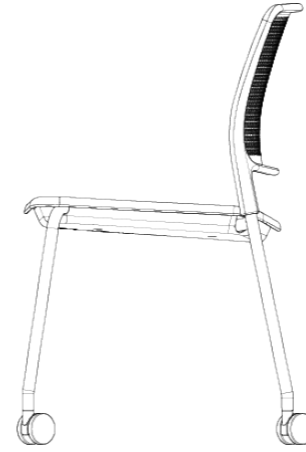

490mm  
Overall Width

850mm  
Overall Height

540mm  
Overall Depth

460mm  
Seat Height

450mm  
Seat Width

440mm  
Seat Depth

4 Leg  
On Castors  
With Arms

Weight / with seat pad  
6.1kg / 6.8kg