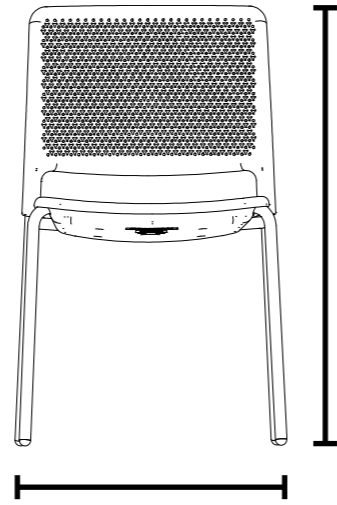

4 Leg

Weight / with seat pad  
4.7kg / 5.4kg

490mm  
Overall Width

850mm  
Overall Height

540mm  
Overall Depth

460mm  
Seat Height

450mm  
Seat Width

440mm  
Seat Depth

4 Leg  
With Arms

Weight / with seat pad  
5.8kg / 6.5kg

670mm  
Arm Height

650mm  
Overall Width

850mm  
Overall Height

540mm  
Overall Depth

460mm  
Seat Height

450mm  
Seat Width