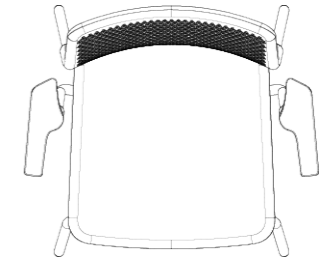

4 Leg  
With Arms

Weight / with seat pad  
5.8kg / 6.5kg

670mm  
Arm Height

650mm  
Overall Width

850mm  
Overall Height

540mm  
Overall Depth

460mm  
Seat Height

450mm  
Seat Width