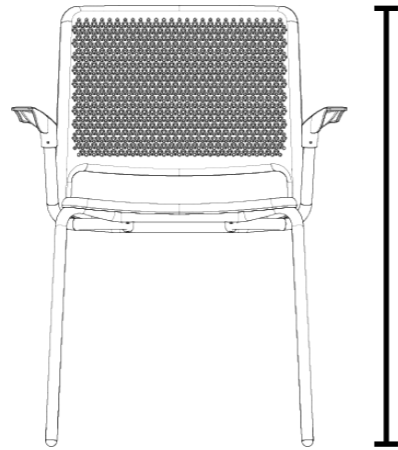

4 Leg

Weight / with seat pad  
4.7kg / 5.4kg

490mm  
Overall Width

850mm  
Overall Height

540mm  
Overall Depth

460mm  
Seat Height

450mm  
Seat Width

440mm  
Seat Depth

4 Leg  
With Arms

Weight / with seat pad  
5.8kg / 6.5kg

670mm  
Arm Height

650mm  
Overall Width

850mm  
Overall Height

540mm  
Overall Depth

460mm  
Seat Height

450mm  
Seat Width