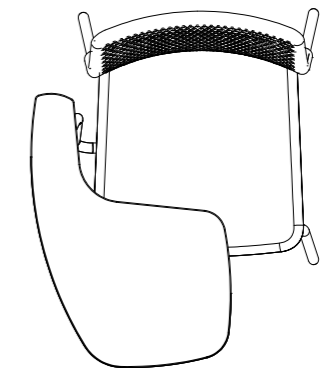

440mm  
Seat Depth

4 Leg  
With Tablet Arm

Weight / with seat pad  
Standard Tablet: 6.3kg / 7kg  
Oversized Tablet: 6.8kg / 7.5kg

607mm  
Overall Width

850mm  
Overall Height

785mm  
Overall Depth

460mm  
Seat Height