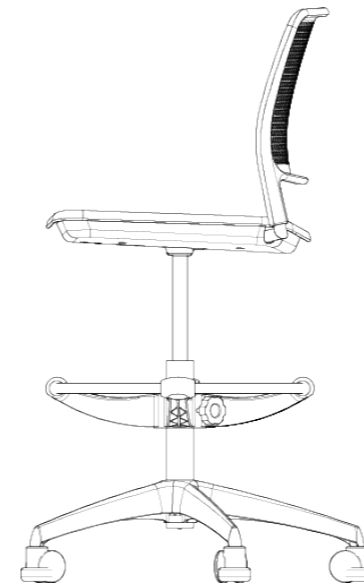

Task Stool

Weight / with seat pad  
11.3kg / 12kg

650mm  
Overall Width

950-1200mm  
Overall Height

650mm  
Overall Depth

560-820mm  
Seat Height

450mm  
Seat Width

440mm  
Seat Depth