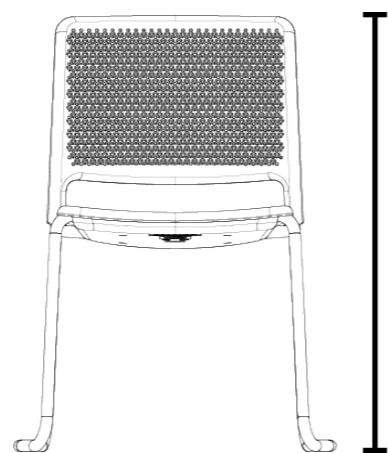

490mm  
Overall Width

850mm  
Overall Height

540mm  
Overall Depth

460mm  
Seat Height

450mm  
Seat Width

440mm  
Seat Depth

4 Leg  
On Castors  
With Arms

Weight / with seat pad  
6.1kg / 6.8kg

670mm  
Arm Height

650mm  
Overall Width

850mm  
Overall Height

540mm  
Overall Depth

460mm  
Seat Height

450mm  
Seat Width

440mm  
Seat Depth

Sled Base

Weight / with seat pad  
5.7kg / 6.4kg

860mm  
Overall Height

620mm  
Overall Width

470mm  
Seat Height

550mm  
Overall Depth

470mm  
Seat Depth

550mm  
Seat Width

Stool

Weight / with seat pad  
7.2kg / 7.8kg

1120mm  
Overall Height

530mm  
Overall Width

760mm  
Seat Height

550mm  
Overall Depth

440mm  
Seat Depth

450mm  
Seat Width

Task Chair