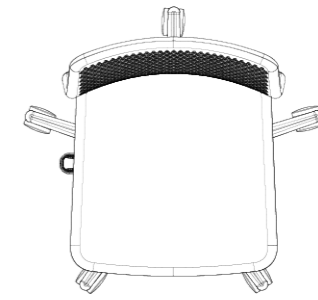

Weight / with seat pad  
8.2kg / 8.9kg

650mm  
Overall Width

800-920mm  
Overall Height

650mm  
Overall Depth

420-540mm  
Seat Height

450mm  
Seat Width

440mm  
Seat Depth

Task Chair  
With Tablet Arm