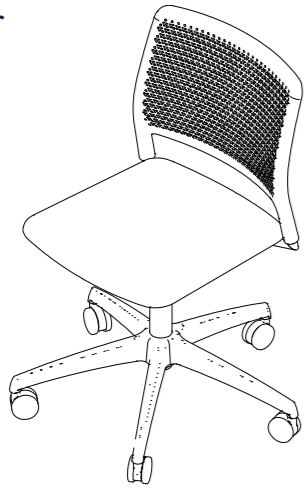

Weight / with seat pad  
5.7kg / 6.4kg

860mm  
Overall Height

620mm  
Overall Width

470mm  
Seat Height

550mm  
Overall Depth

470mm  
Seat Depth

550mm  
Seat Width

Stool

Weight / with seat pad  
7.2kg / 7.8kg

1120mm  
Overall Height

530mm  
Overall Width

760mm  
Seat Height

550mm  
Overall Depth

440mm  
Seat Depth

450mm  
Seat Width

Task Chair