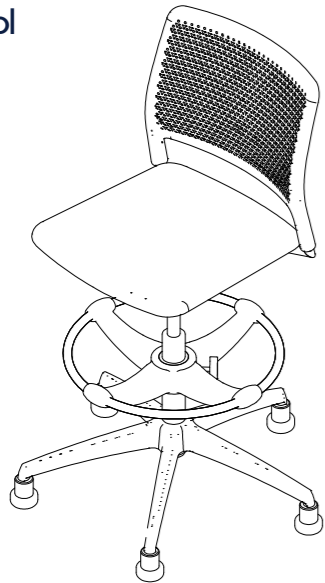

Weight / with seat pad  
10.3kg / 11kg

650-1180mm  
Overall Width

800-920mm  
Overall Height

650-1180mm  
Overall Depth

420-540mm  
Seat Height

450mm Seat Width  
500mm Tablet Width

440mm Seat Depth  
320mm Tablet Depth

Task Stool

Weight / with seat pad  
11.3kg / 12kg

650mm  
Overall Width

950-1200mm  
Overall Height

650mm  
Overall Depth

560-820mm  
Seat Height

450mm  
Seat Width

440mm  
Seat Depth