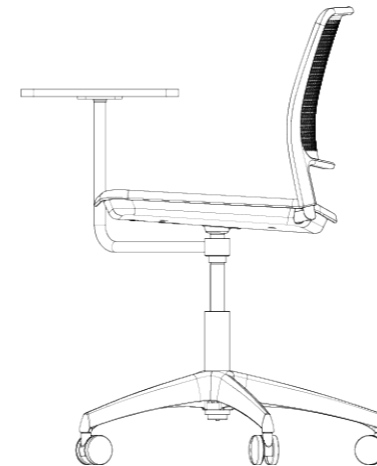

650-1180mm
Overall Depth

420-540mm
Seat Height