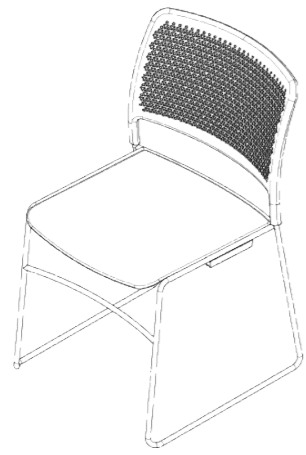

HD Chair

Weight / with seat pad
6.7kg / 7kg