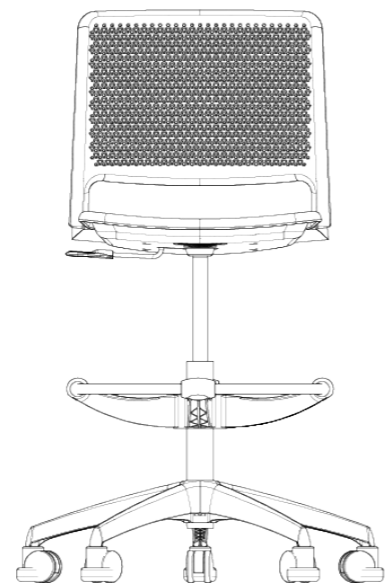

Weight / with seat pad  
8.2kg / 8.9kg

650mm  
Overall Width

800-920mm  
Overall Height

650mm  
Overall Depth

420-540mm  
Seat Height

450mm  
Seat Width

440mm  
Seat Depth

Task Chair  
With Tablet Arm

Weight / with seat pad  
10.3kg / 11kg

650-1180mm  
Overall Width

800-920mm  
Overall Height

650-1180mm  
Overall Depth

420-540mm  
Seat Height

450mm Seat Width  
500mm Tablet Width

440mm Seat Depth  
320mm Tablet Depth

Task Stool

Weight / with seat pad  
11.3kg / 12kg

650mm  
Overall Width

950-1200mm  
Overall Height

650mm  
Overall Depth

560-820mm  
Seat Height

450mm  
Seat Width

440mm  
Seat Depth