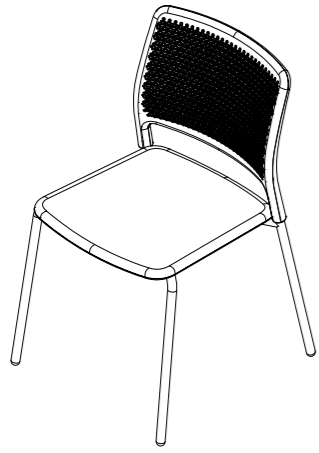

4 Leg

Weight / with seat pad  
4.7kg / 5.4kg

490mm  
Overall Width

850mm  
Overall Height

540mm  
Overall Depth

460mm  
Seat Height

450mm  
Seat Width

440mm  
Seat Depth