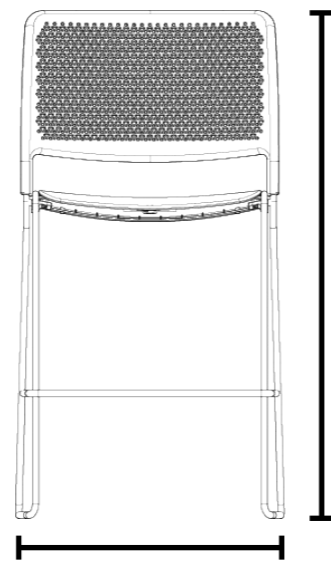

Weight / with seat pad  
10.3kg / 11kg

650-1180mm  
Overall Width

800-920mm  
Overall Height

650-1180mm  
Overall Depth

420-540mm  
Seat Height

450mm Seat Width  
500mm Tablet Width

440mm Seat Depth  
320mm Tablet Depth

HD Chair  
With Arms

Weight / with seat pad  
7.2kg / 7.5kg

679mm  
Arm Height

552mm  
Overall Width

796mm  
Overall Height

553mm  
Overall Depth

440mm  
Seat Height

450mm  
Seat Width

440mm  
Seat Depth

HD Chair  
With Tablet Arm

Weight / with seat pad  
8.8kg / 9.1kg

663mm  
Tablet Height

544mm  
Overall Width

796mm  
Overall Height

715mm  
Overall Depth

440mm  
Seat Height

450mm Seat Width  
305mm Tablet Width

440mm Seat Depth  
525mm Tablet Depth

HD Stool  
610

Weight / with seat pad  
8.2kg / 8.5kg

506mm  
Overall Width

962mm  
Overall Height

584mm  
Overall Depth

610mm  
Seat Height