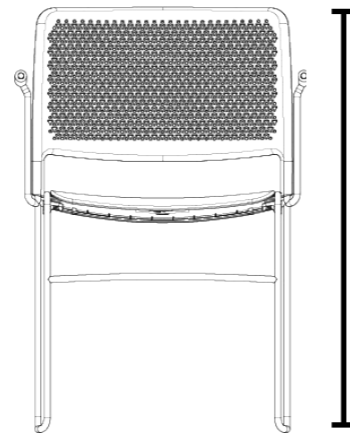

552mm
Overall Width

796mm
Overall Height