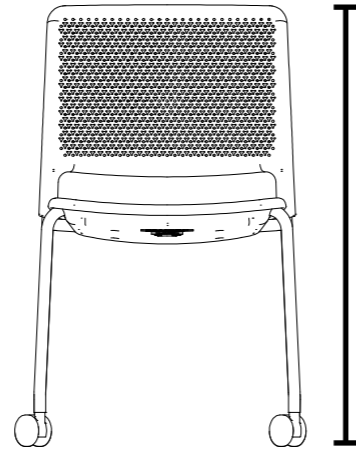

440mm  
Seat Depth

4 Leg  
With Tablet Arm

Weight / with seat pad  
Standard Tablet: 6.3kg / 7kg  
Oversized Tablet: 6.8kg / 7.5kg

607mm  
Overall Width

850mm  
Overall Height

785mm  
Overall Depth

460mm  
Seat Height

450mm Seat Width  
433mm Oversized Tablet Width  
382mm Standard Tablet Width

440mm Seat Depth  
595mm Oversized Tablet Depth  
517mm Standard Tablet Depth

Specification

4 Leg  
On Castors

Weight / with seat pad  
5.5kg / 6.2kg

490mm  
Overall Width

850mm  
Overall Height

540mm  
Overall Depth

460mm  
Seat Height

450mm  
Seat Width

440mm  
Seat Depth

4 Leg  
On Castors  
With Arms

Weight / with seat pad  
6.1kg / 6.8kg