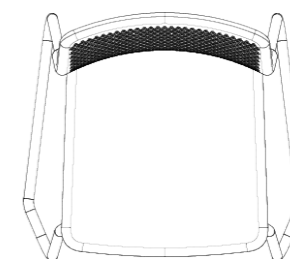

Weight / with seat pad  
5.7kg / 6.4kg

860mm  
Overall Height

620mm  
Overall Width

470mm  
Seat Height

550mm  
Overall Depth

470mm  
Seat Depth

550mm  
Seat Width

Stool