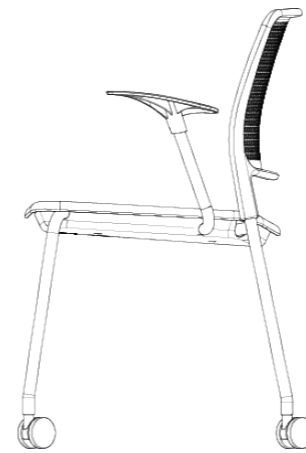

540mm
Overall Depth

460mm
Seat Height