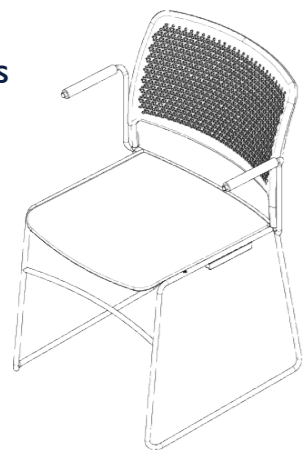

HD Chair
With Arms

Weight / with seat pad
7.2kg / 7.5kg

679mm
Arm Height