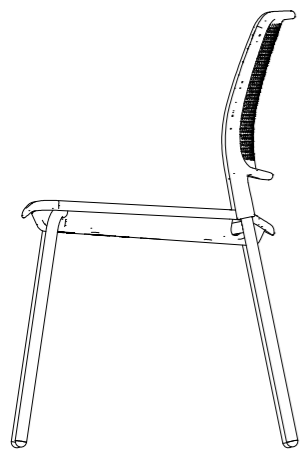

Grafton Collection

Stacking Chair