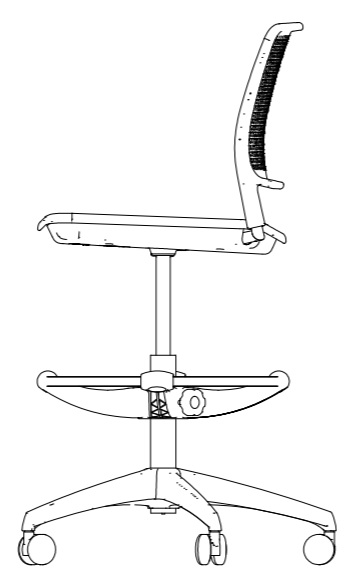

## Rolled Edges

The rolled edges of the backrest are mirrored on the seat shell to create a waterfall edge for enhanced comfort.

# Grafton Collection

Stacking Chair

HD Chair

Task Chair

Stacking Stool

HD Stool

Task Stool

# Stacking Chair

Our 4 Leg and Sled Base chairs can be conveniently stacked up to 8 high (6 if upholstered), 12 on a dolly allowing for easy storage and space optimisation.