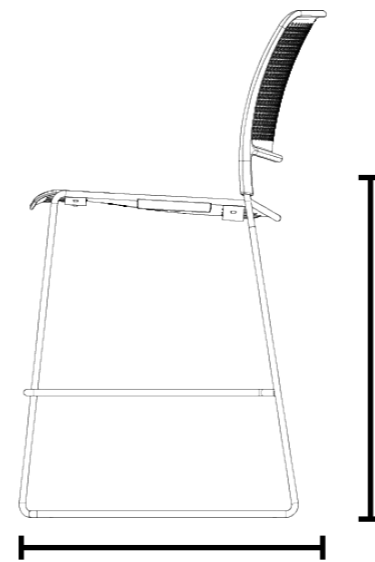

440mm  
Seat Depth

HD Chair  
With Tablet Arm

Weight / with seat pad  
8.8kg / 9.1kg

663mm  
Tablet Height

544mm  
Overall Width

796mm  
Overall Height

715mm  
Overall Depth

440mm  
Seat Height

450mm Seat Width  
305mm Tablet Width

440mm Seat Depth  
525mm Tablet Depth

HD Stool  
610

Weight / with seat pad  
8.2kg / 8.5kg

506mm  
Overall Width

962mm  
Overall Height

584mm  
Overall Depth

610mm  
Seat Height

450mm  
Seat Width

440mm  
Seat Depth

HD Stool  
760

Weight / with seat pad  
8.8kg / 9.1kg

507mm  
Overall Width

1112mm  
Overall Height

584mm  
Overall Depth

760mm  
Seat Height