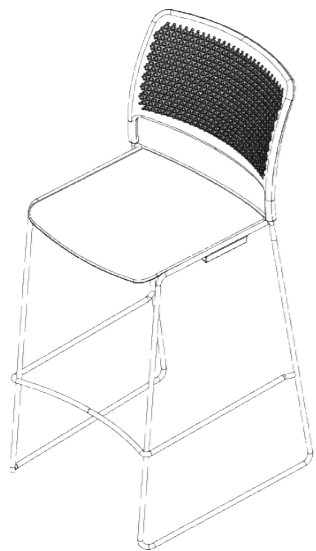

450mm Seat Width  
305mm Tablet Width

440mm Seat Depth  
525mm Tablet Depth

HD Stool  
610

Weight / with seat pad  
8.2kg / 8.5kg

506mm  
Overall Width

962mm  
Overall Height

584mm  
Overall Depth

610mm  
Seat Height

450mm  
Seat Width

440mm  
Seat Depth

HD Stool  
760

Weight / with seat pad  
8.8kg / 9.1kg

507mm  
Overall Width

1112mm  
Overall Height

584mm  
Overall Depth

760mm  
Seat Height