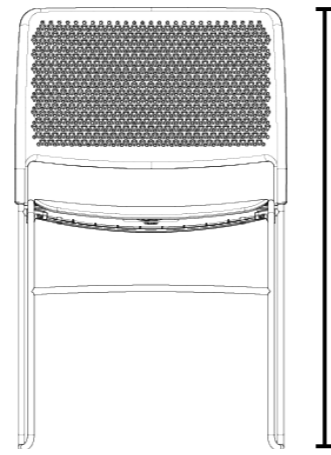

Weight / with seat pad  
5.7kg / 6.4kg

860mm  
Overall Height

620mm  
Overall Width

470mm  
Seat Height

550mm  
Overall Depth

470mm  
Seat Depth

550mm  
Seat Width

Stool

Weight / with seat pad  
10.3kg / 11kg

650-1180mm  
Overall Width

800-920mm  
Overall Height

650-1180mm  
Overall Depth

420-540mm  
Seat Height

450mm Seat Width  
500mm Tablet Width

440mm Seat Depth  
320mm Tablet Depth

Task Stool

Weight / with seat pad  
11.3kg / 12kg

650mm  
Overall Width

950-1200mm  
Overall Height

650mm  
Overall Depth

560-820mm  
Seat Height

450mm  
Seat Width

440mm  
Seat Depth

HD Chair

Weight / with seat pad  
6.7kg / 7kg

489mm  
Overall Width

796mm  
Overall Height

553mm  
Overall Depth

440mm  
Seat Height

450mm  
Seat Width

440mm  
Seat Depth