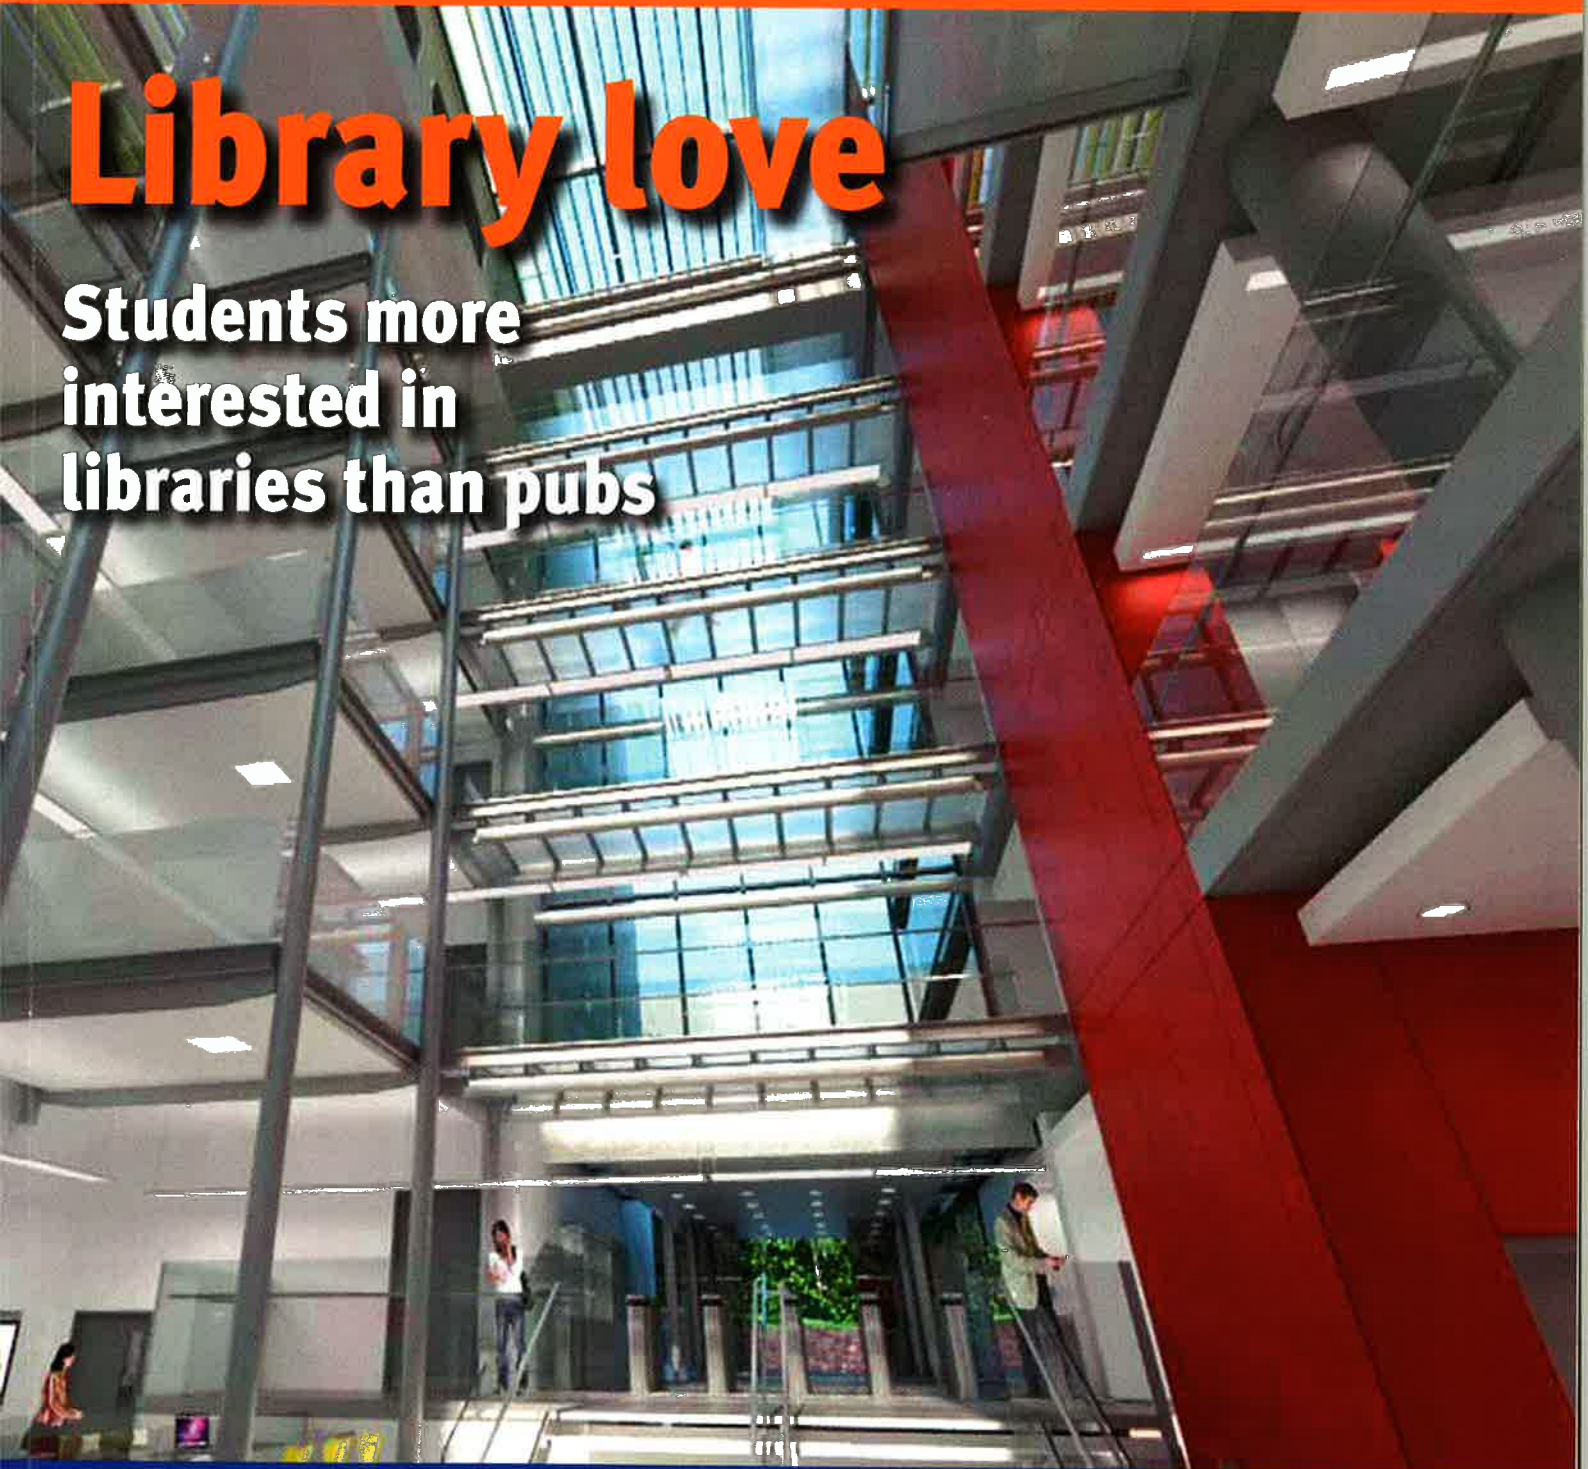

CAMPUS

Autumn 2016

Campus Estate Management | Estate and Facilities Management on Campus

Library love

Students more interested in libraries than pubs

INSIDE

06 Industry news

A comprehensive round-up of the latest industry news

24 Super snouts

Advantages of using sniffer dogs for bed bug detection

36 Food standards

The importance of food accreditation when catering for university students